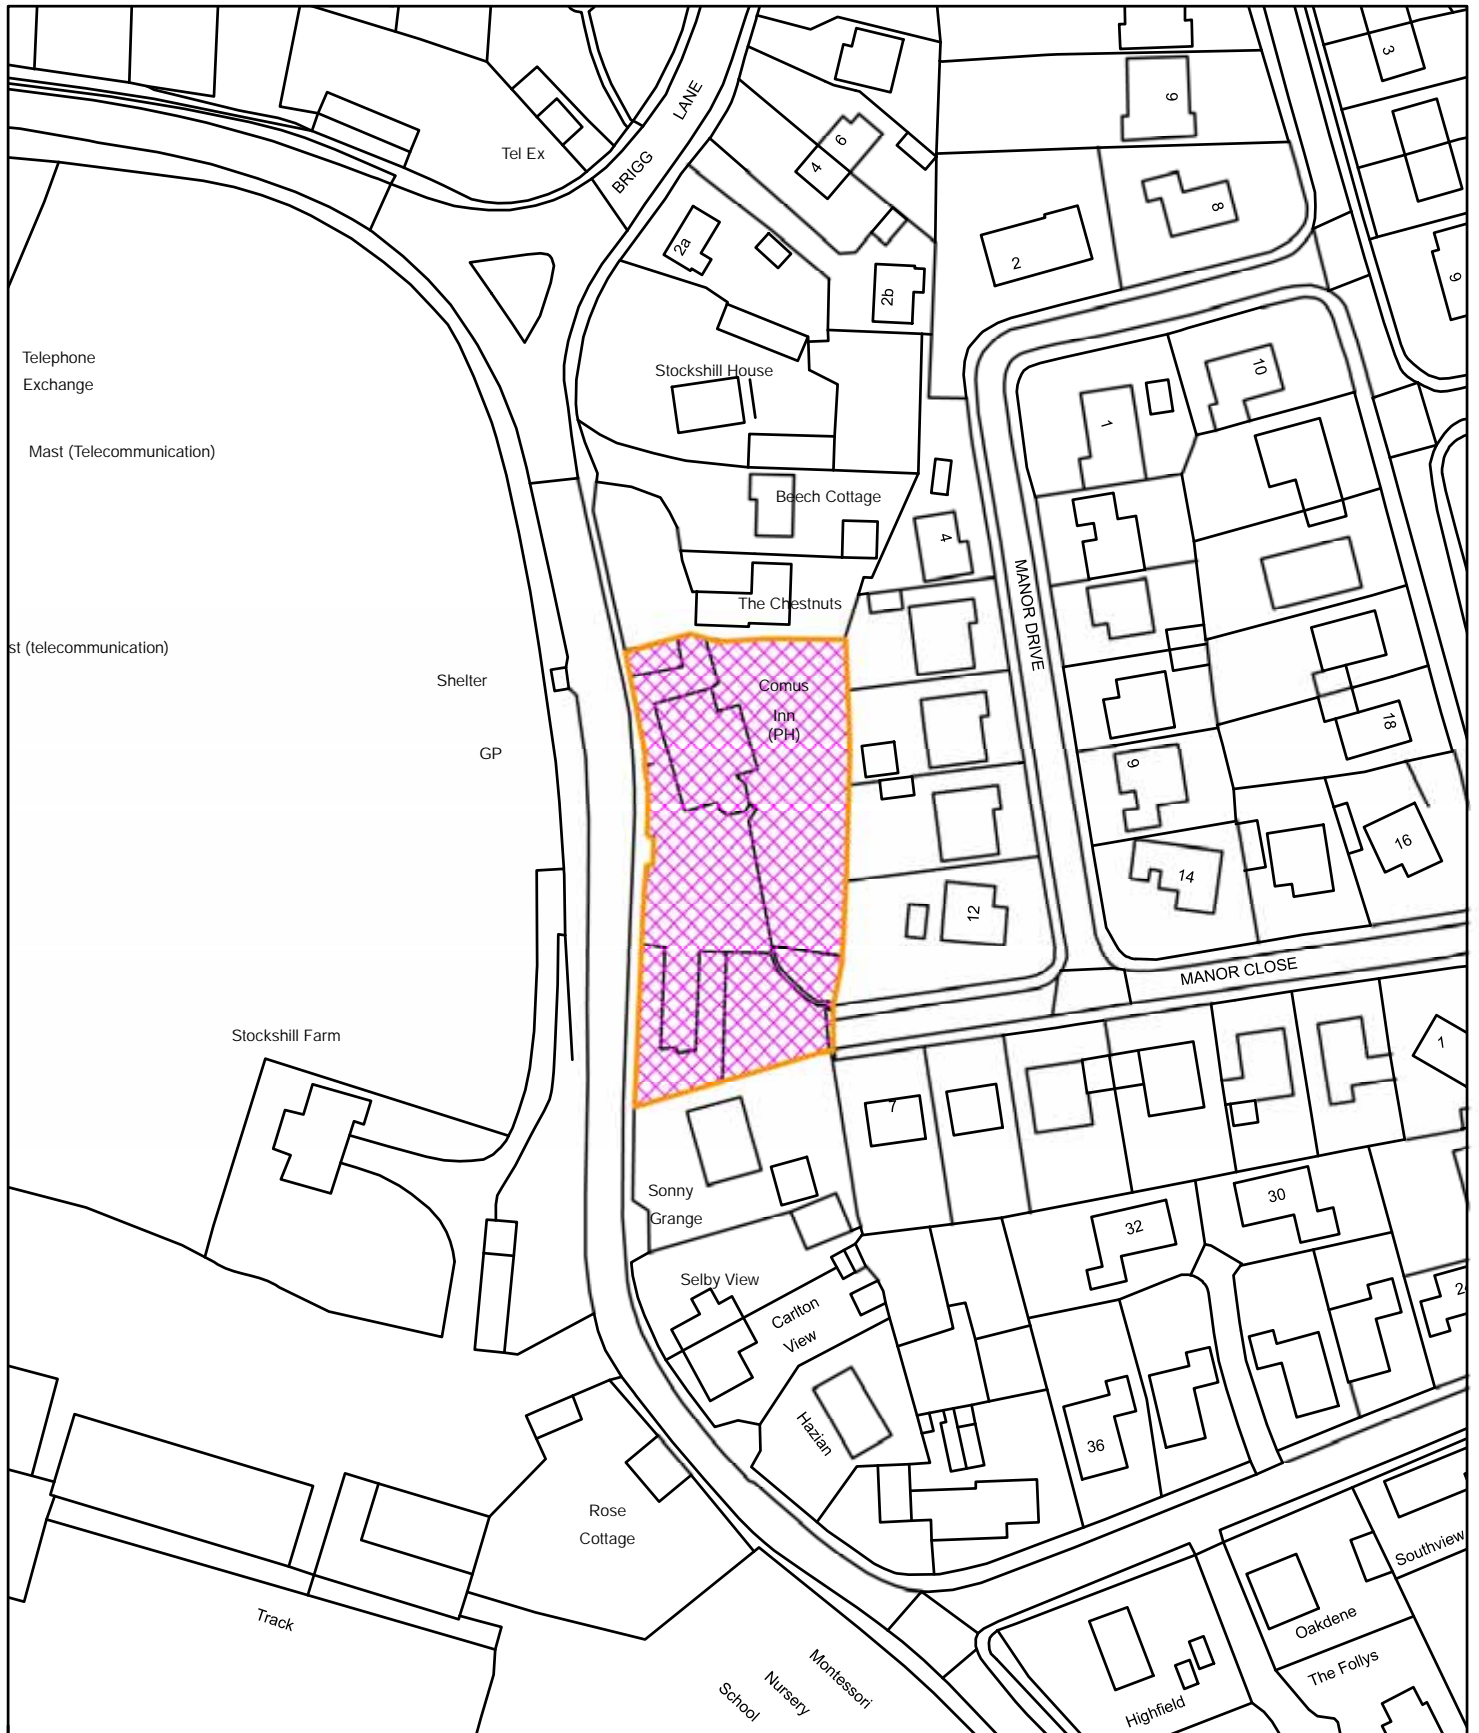

Comus Inn, Selby Road, Camblesforth
2020/0445/FUL

Reproduced from the Ordnance Survey mapping with the permission of Her Majesty's Stationary Office. Unauthorised reproduction infringes Crown Copyright and may lead to prosecution or civil proceedings © Crown Copyright
Selby District Council Licence No. 100018656
This copy has been produced specifically for Planning and Building Control purposes only.
No further copies may be made.